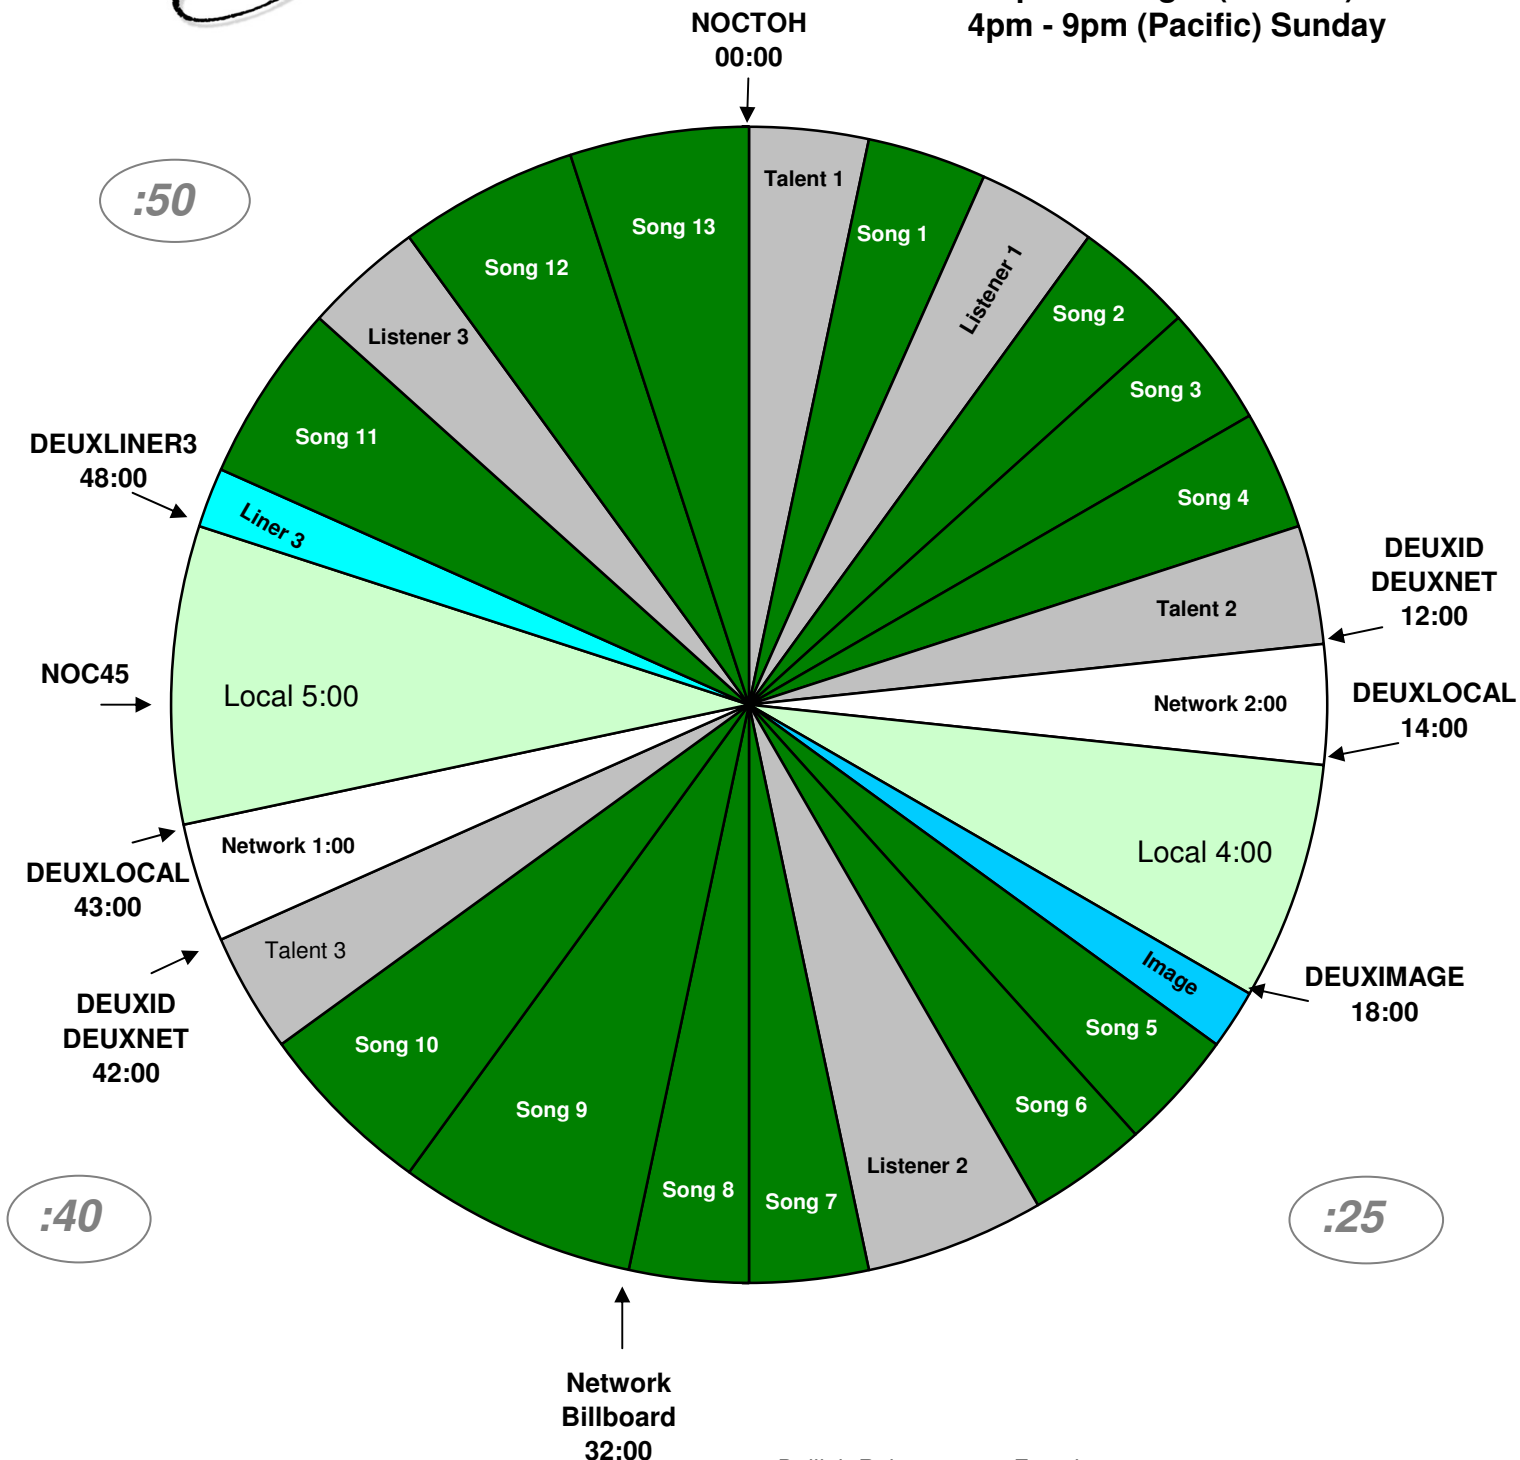

PROGRAM CLOCK
XDS Program: Delilah Holiday
 Effective Nov 3rd, 2013
 Premiere XDS PRO4-P Satellite
 7pm-Midnight (Eastern)
 4pm - 9pm (Pacific) Sunday

For Technical Assistance Call
 Premiere Network Operations Center: (800) 276-4431
 Technical Info: <http://engineering.premiereradio.com>

Delilah Relay	Function
DEUXLOCAL	Local Break / Net Release
DEUXIMAGE	Fires local 27s liner over 30s network jingle
DEUXLINER3	Fires 11 second drop over 15s network jingle
DEUXNET	Fires Network break
DEUXID	Fires 3 second station ID/positioner
NOCTOH	NOC Top of Hour Time Sync
NOC45	NOC 45 min Time Sync
DEUXID2	05s optional station ID/positioner
DEUXCALL	05s optional Liner Before Caller